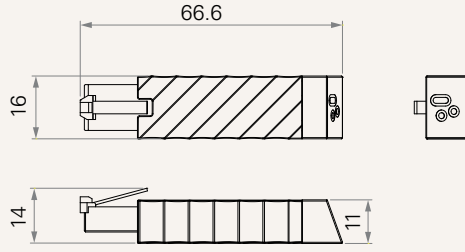

TWD1

series

Product Segments

- **Ergo Motion**

The TWD1, designed as an adapter with Bluetooth functionality, allows the users to control their desk height remotely via their “STAND UP PLEASE” app.

General Features

A wireless dongle with Bluetooth functionality.

Drawing

Standard Dimensions
(mm)

Protocol	3 = Bluetooth 2.4G
Color	1 = Case: Black; Rear cover:293C; Standard
Plug	6 = RJ 10P flat, 180°
LED Indicator	1 = With, blue light, standard