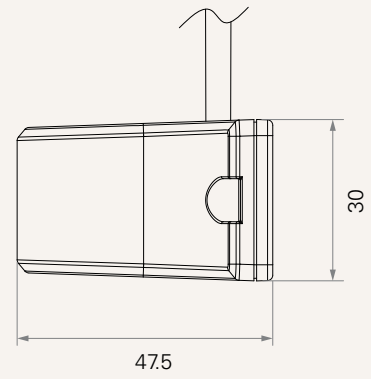

TFA3

series

Product Segments

- **Comfort Motion**

General Features

A charger with 2 USB ports
Specially designed for desk
Can be mounted to the desk front side

Drawing

Standard Dimensions
(mm)

Socket of Charging	1 = 2 USB sockets		
Connector See page 4	1 = DIN 4P, 90° plug	6 = Flat RJ 10P, 180° plug	7 = Y cable, for Ergo
Cable Length (mm)	2 = Straight, 1500	3 = Y cable, for Ergo (L1: 100, L2: 300, L3: 100) See page 4	
Color	1 = Black		
TC Type	1 = Ergo TC	2 = TC with TBB socket	

Connector

1 = DIN 4P, 90° plug

6 = Flat RJ 10P, 180° plug

7 = Y cable, for Ergo

Terms of Use

The user is responsible for determining the suitability of TiMOTION products for a specific application. TiMOTION products are subject to change without prior notice.