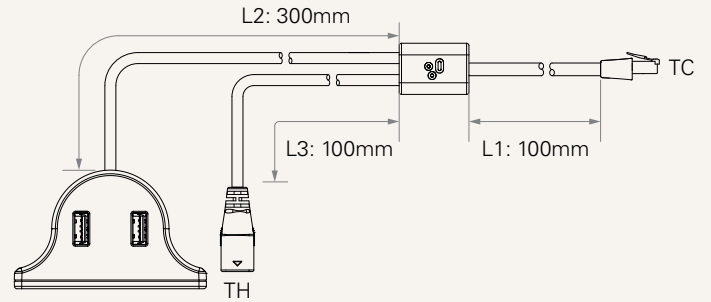

TFA3

series

Product Segments

- **Comfort Motion**

General Features

A charger with 2 USB ports
Specially designed for desk
Can be mounted to the desk front side

Drawing

Standard Dimensions
(mm)

Socket of Charging	1 = 2 USB sockets		
Connector See page 4	1 = DIN 4P, 90° plug	6 = Flat RJ 10P, 180° plug	7 = Y cable, for Ergo
Cable Length (mm)	2 = Straight, 1500	3 = Y cable, for Ergo (L1: 100, L2: 300, L3: 100) See page 4	
Color	1 = Black		
TC Type	1 = Ergo TC	2 = TC with TBB socket	

Connector

1 = DIN 4P, 90° plug

6 = Flat RJ 10P, 180° plug

7 = Y cable, for Ergo

Terms of Use

The user is responsible for determining the suitability of TiMOTION products for a specific application. TiMOTION products are subject to change without prior notice.