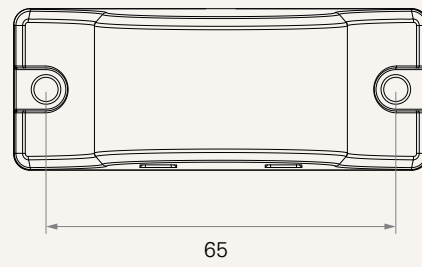

TFA3

series

Product Segments

- **Comfort Motion**

General Features

A charger with 2 USB ports
Specially designed for desk
Can be mounted to the desk front side

Drawing

Standard Dimensions
(mm)

Socket of Charging	1 = 2 USB sockets		
Connector See page 4	1 = DIN 4P, 90° plug	6 = Flat RJ 10P, 180° plug	7 = Y cable, for Ergo
Cable Length (mm)	2 = Straight, 1500	3 = Y cable, for Ergo (L1: 100, L2: 300, L3: 100) See page 4	
Color	1 = Black		
TC Type	1 = Ergo TC	2 = TC with TBB socket	

Connector

1 = DIN 4P, 90° plug

6 = Flat RJ 10P, 180° plug

7 = Y cable, for Ergo

Terms of Use

The user is responsible for determining the suitability of TiMOTION products for a specific application. TiMOTION products are subject to change without prior notice.