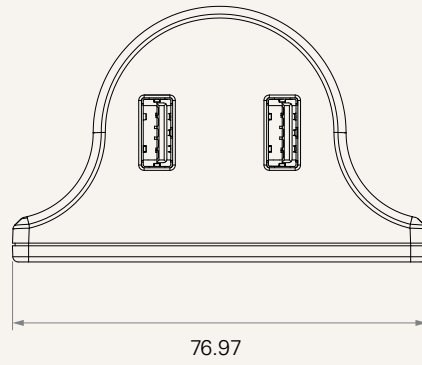

TFA3

series

Product Segments

- **Comfort Motion**

General Features

A charger with 2 USB ports
Specially designed for desk
Can be mounted to the desk front side

Drawing

Standard Dimensions
(mm)

Socket of Charging	1 = 2 USB sockets		
Connector See page 4	1 = DIN 4P, 90° plug	6 = Flat RJ 10P, 180° plug	7 = Y cable, for Ergo
Cable Length (mm)	2 = Straight, 1500	3 = Y cable, for Ergo (L1: 100, L2: 300, L3: 100) See page 4	
Color	1 = Black		
TC Type	1 = Ergo TC	2 = TC with TBB socket	

Connector

1 = DIN 4P, 90° plug

6 = Flat RJ 10P, 180° plug

7 = Y cable, for Ergo

Terms of Use

The user is responsible for determining the suitability of TiMOTION products for a specific application. TiMOTION products are subject to change without prior notice.